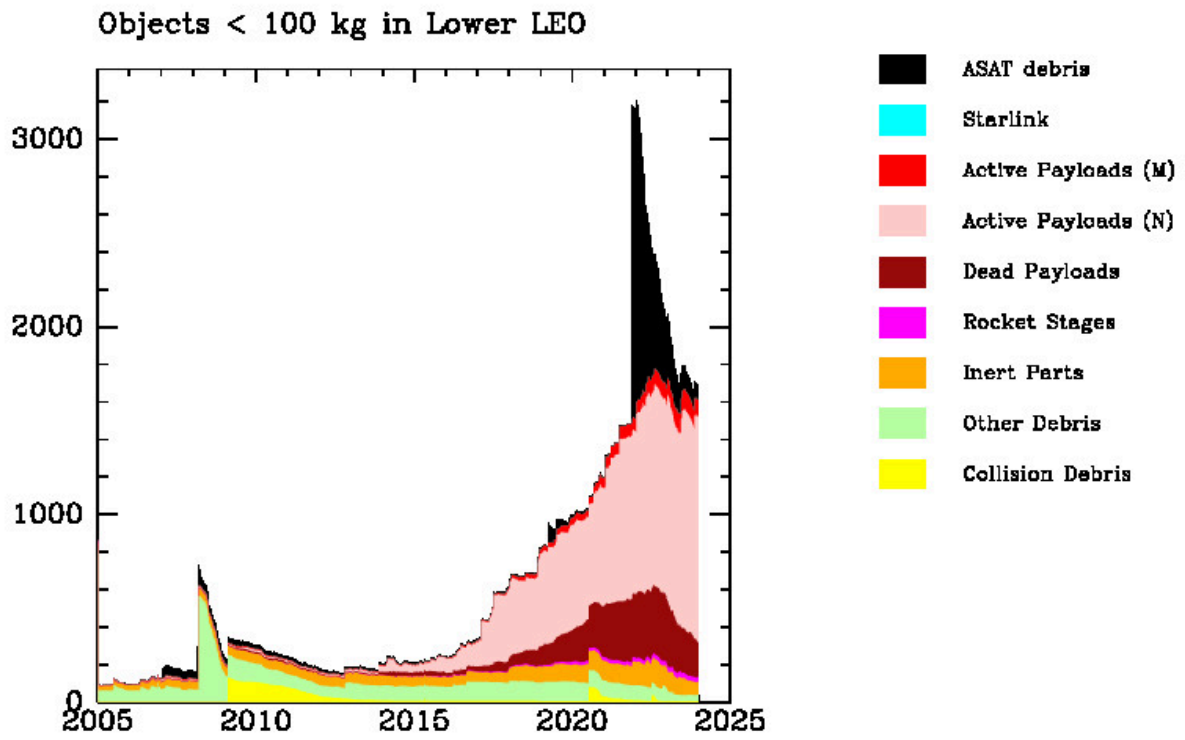

Figure 3: Orbital object population 1957-2023

Figure 4: Time evolution of LEO debris and active satellite population (a): Small (<100 kg) objects in lower (< 600 km) LEO

Figure 5: Time evolution of LEO debris and active satellite population (b): Big (>100 kg) objects in lower (< 600 km) LEO