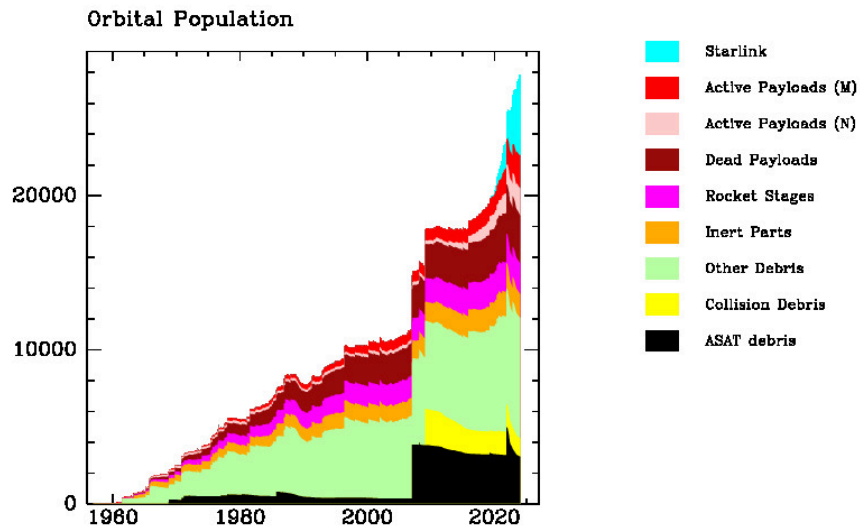

Prior to the 2023 edition I called out the two biggest debris clouds (the 2007 Chinese antisatellite test and the 2009 Iridium-Strela collision) as separate entries in the tables and plots. I now tabular ASAT-related debris and collision-related debris from all debris clouds.

Table 12: Mass of objects in orbit at end of year, 2014-2023(tonnes)

	Active Payloads	Dead Payloads	Alt Pay.	Rocket Bodies	Op. Debris	ASAT debris	Collision debris	Other debris	Spurious	Total
2014 Dec 31	2550	1807	1	2919	152	0	0	1	0	7431
2015 Dec 31	2712	1835	1	3027	158	0	0	1	0	7736
2016 Dec 31	2841	1887	1	3113	163	0	0	1	0	8008
2017 Dec 31	2996	1929	1	3222	168	0	0	1	0	8319
2018 Dec 31	3175	1956	1	3396	167	0	0	1	0	8698
2019 Dec 31	3329	1999	1	3449	172	0	0	1	0	8954
2020 Dec 31	3630	2075	1	3502	178	0	0	1	0	9390
2021 Dec 31	4105	2123	1	3553	186	0	0	1	0	9972
2022 Dec 31	4783	2190	2	3644	182	0	0	1	0	10804
2023 Dec 31	5977	2185	1	3756	174	0	0	1	0	12097