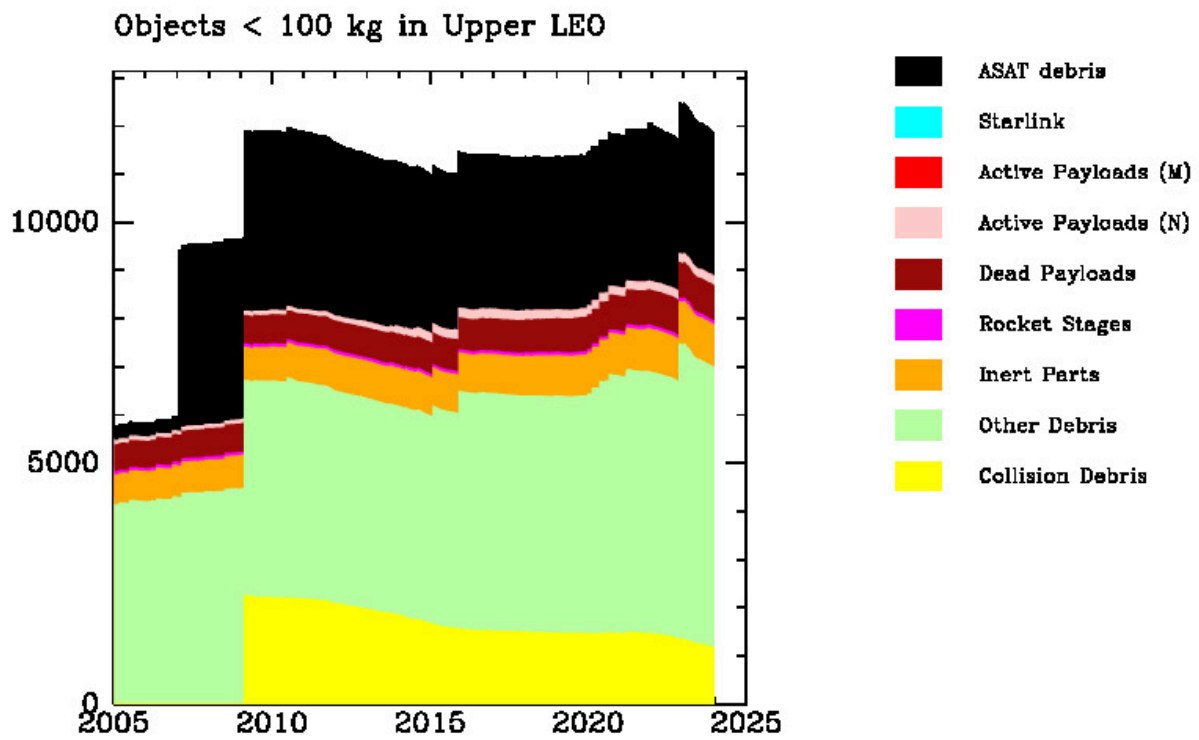

Figure 3: Orbital object population 1957-2023

Figure 4: Time evolution of LEO debris and active satellite population (a): Small (<100 kg) objects in lower (< 600 km) LEO

Figure 5: Time evolution of LEO debris and active satellite population (b): Big (>100 kg) objects in lower (< 600 km) LEO