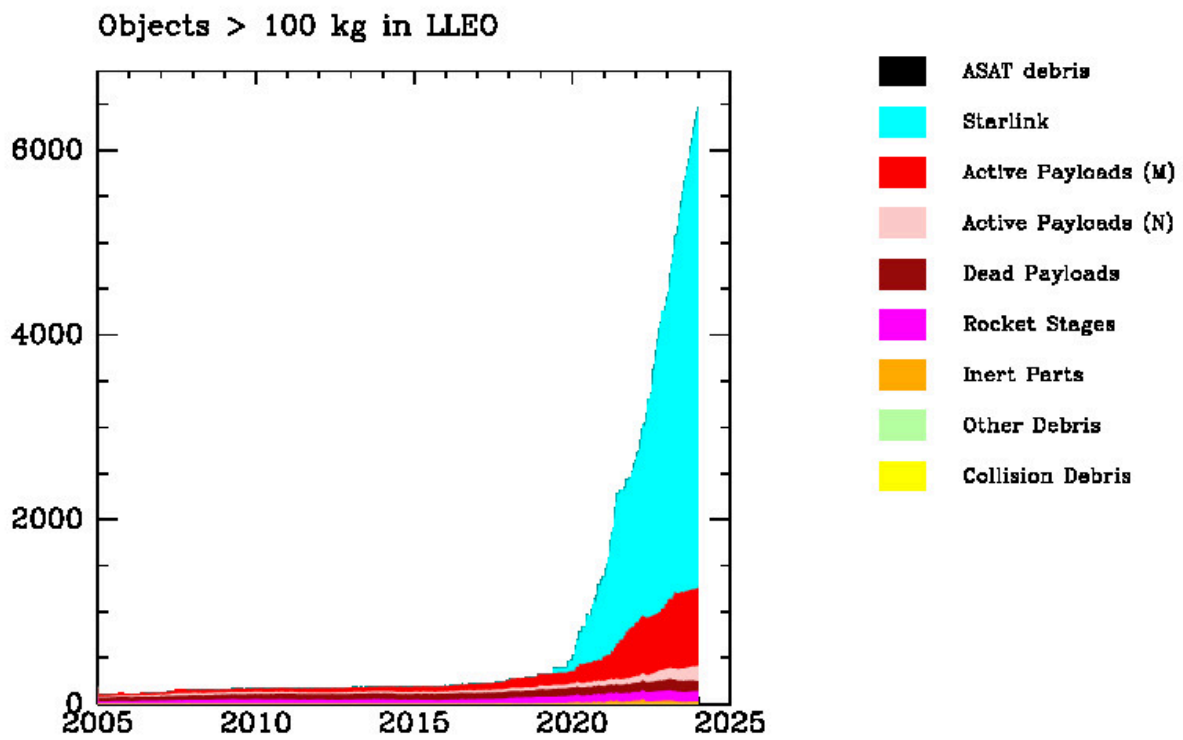

Figure 3: Orbital object population 1957-2023

Figure 4: Time evolution of LEO debris and active satellite population (a): Small (<100 kg) objects in lower (< 600 km) LEO

Figure 5: Time evolution of LEO debris and active satellite population (b): Big (>100 kg) objects in lower (< 600 km) LEO