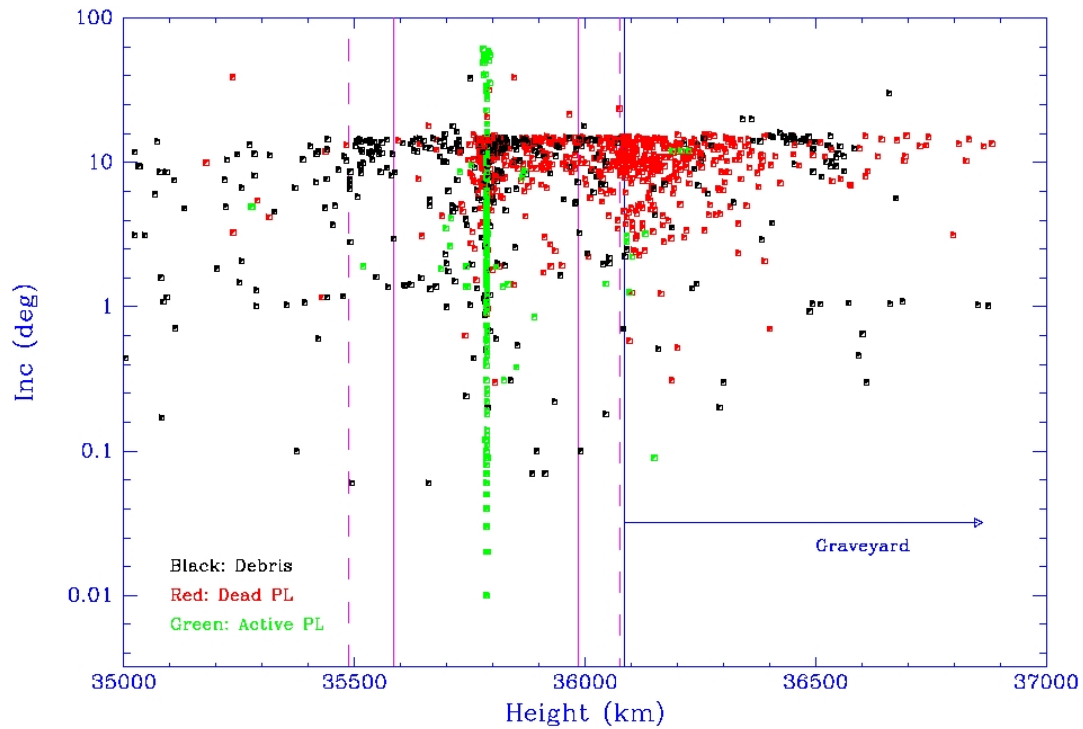

GEO and the GEO Graveyard

Figure 8: The figure shows log of orbital inclination vs orbital height for objects in the GEO region as of Jan 2021. Eccentricities are neglected. Active satellites (green), dead payloads (red) and debris (black) are indicated. The solid magenta lines are the GEO Protected Zone (GPZ = GEO $\pm$ 200 km). Dashed magenta lines are GPZ $\pm$ 100 km (GEO $\pm$ 300 km) used in the results table. Blue line (GEO+300 km) indicates start of the GEO graveyard.

During 2023, 20 satellites were retired from GEO; however 3 failed to reach the recommended 300 km ‘graveyard’ clearance above GEO.