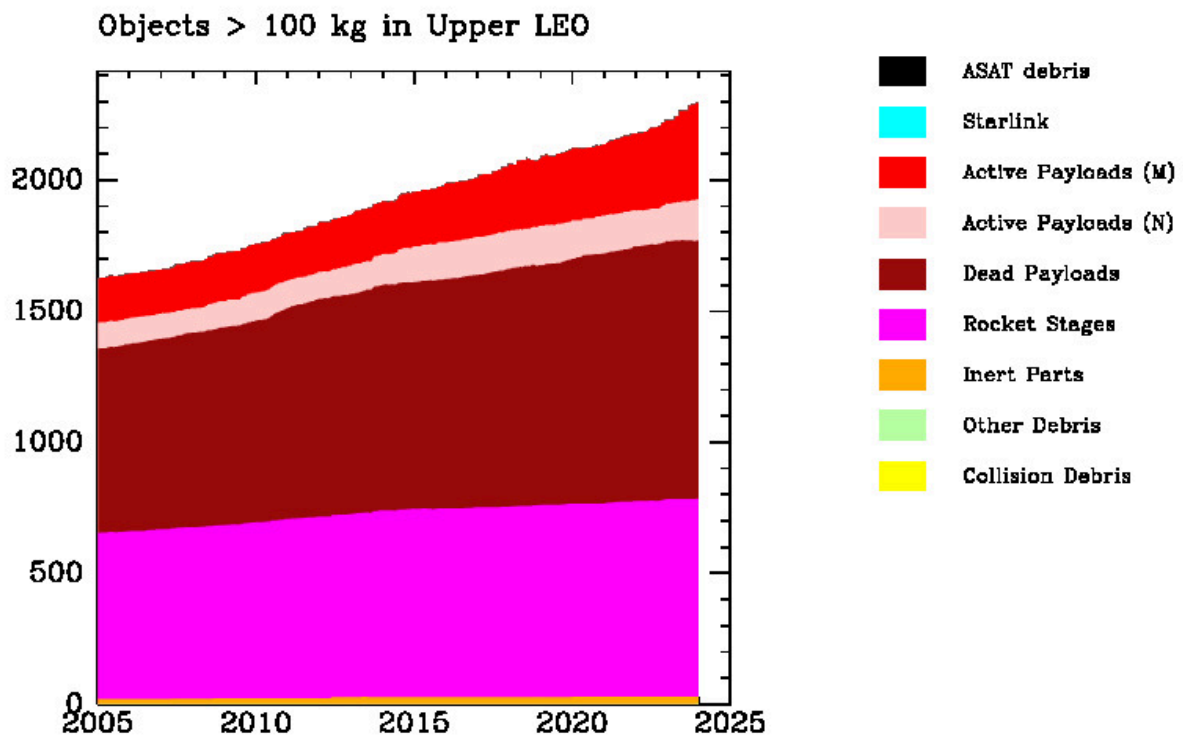

Figure 6: Time evolution of LEO debris and active satellite population (c): Small (<100 kg) objects in upper (> 600 km) LEO

Figure 7: Time evolution of LEO debris and active satellite population (d): Big (>100 kg) objects in upper (> 600 km) LEO